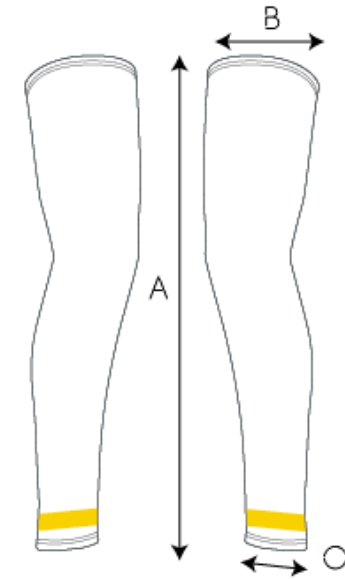

SADDLE DRUNK

Intoxicated with the Freedom of Cycling

Leg Warmers

	S	M	L	XL	XXL*
	CM	CM	CM	CM	CM
Length (A)	60	61.5	63.5	65	67
Top Circumference (B)	37.5	39.5	41.5	42.5	44.5
Bottom Circumference (C)	16.5	18.5	19.5	22	23.5

Arm Warmers

	XS*	S	M	L	XL
	CM	CM	CM	CM	CM
Length (A)	39	41	44	47	50
Top Circumference (B)	23	24	26	28	30
Bottom Circumference (C)	16.5	17.5	18.7	20	20.5